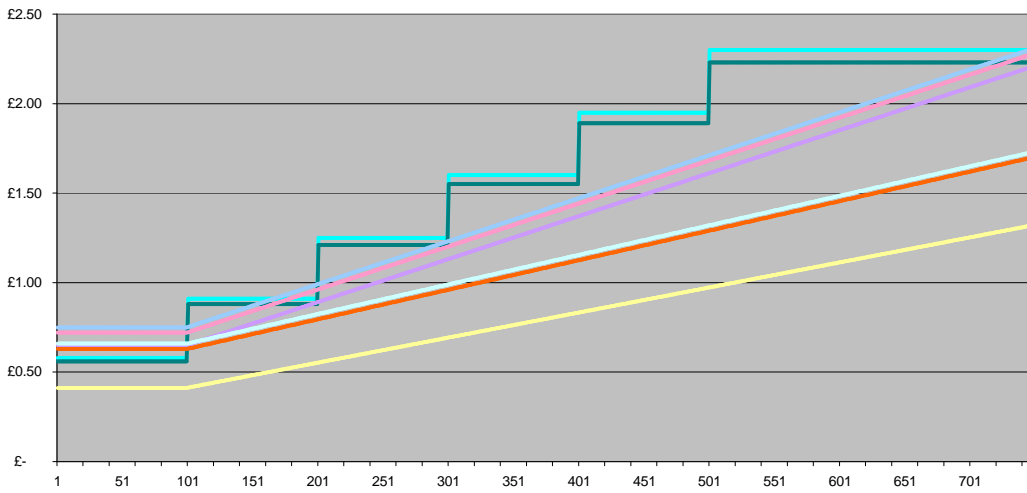

**2010-2011 UK
LARGE LETTER PRICES**

grams

**2011-12 UK
LARGE LETTER PRICES**

grams