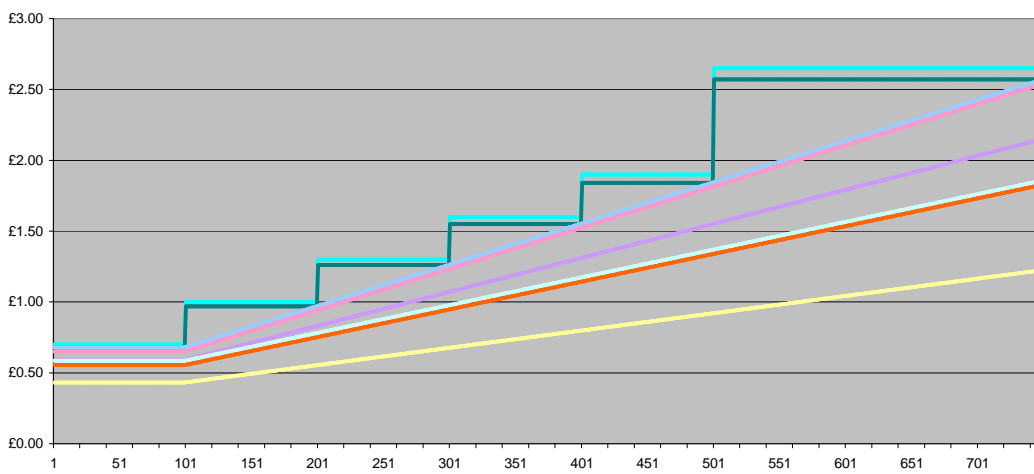

**2010-2011 UK
LARGE LETTER PRICES**

grams

**2011-12 UK
LARGE LETTER PRICES**

grams